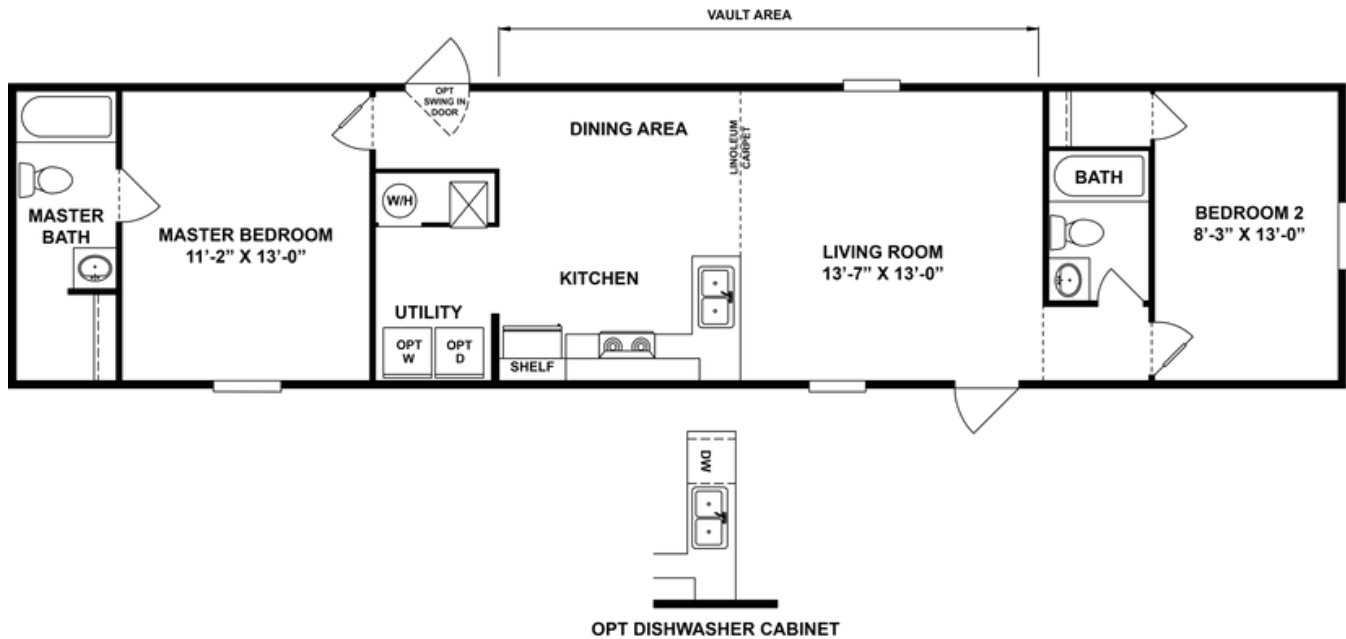

The Delight Model number: 36TRR14602AH19

2 beds • 2 baths • 840 sq.ft. • 14' width • 60' depth

Our home building facilities invest in continuous product and process improvements. Plans, dimensions, features, materials, specifications and availability are subject to change without notice or obligation. Renderings and floor plans are representative likenesses of our homes and may differ from the actual homes. We invite you to tour a Home Center near you and inspect the highest value in quality housing available or call (540) 992-4500 to speak with a Home Consultant. Copyright 2017, CMH. All rights reserved.

<https://www.claytonhomesroanoke.com>

CLAYTON HOMES- ROANOKE

1395 LEE HIGHWAY S
ROANOKE, VA 24019

Monday - Thursday: 9am - 7pm
Friday: 9am - 6pm
Saturday: 9am - 5pm
Sunday: Closed

(540) 992-4500